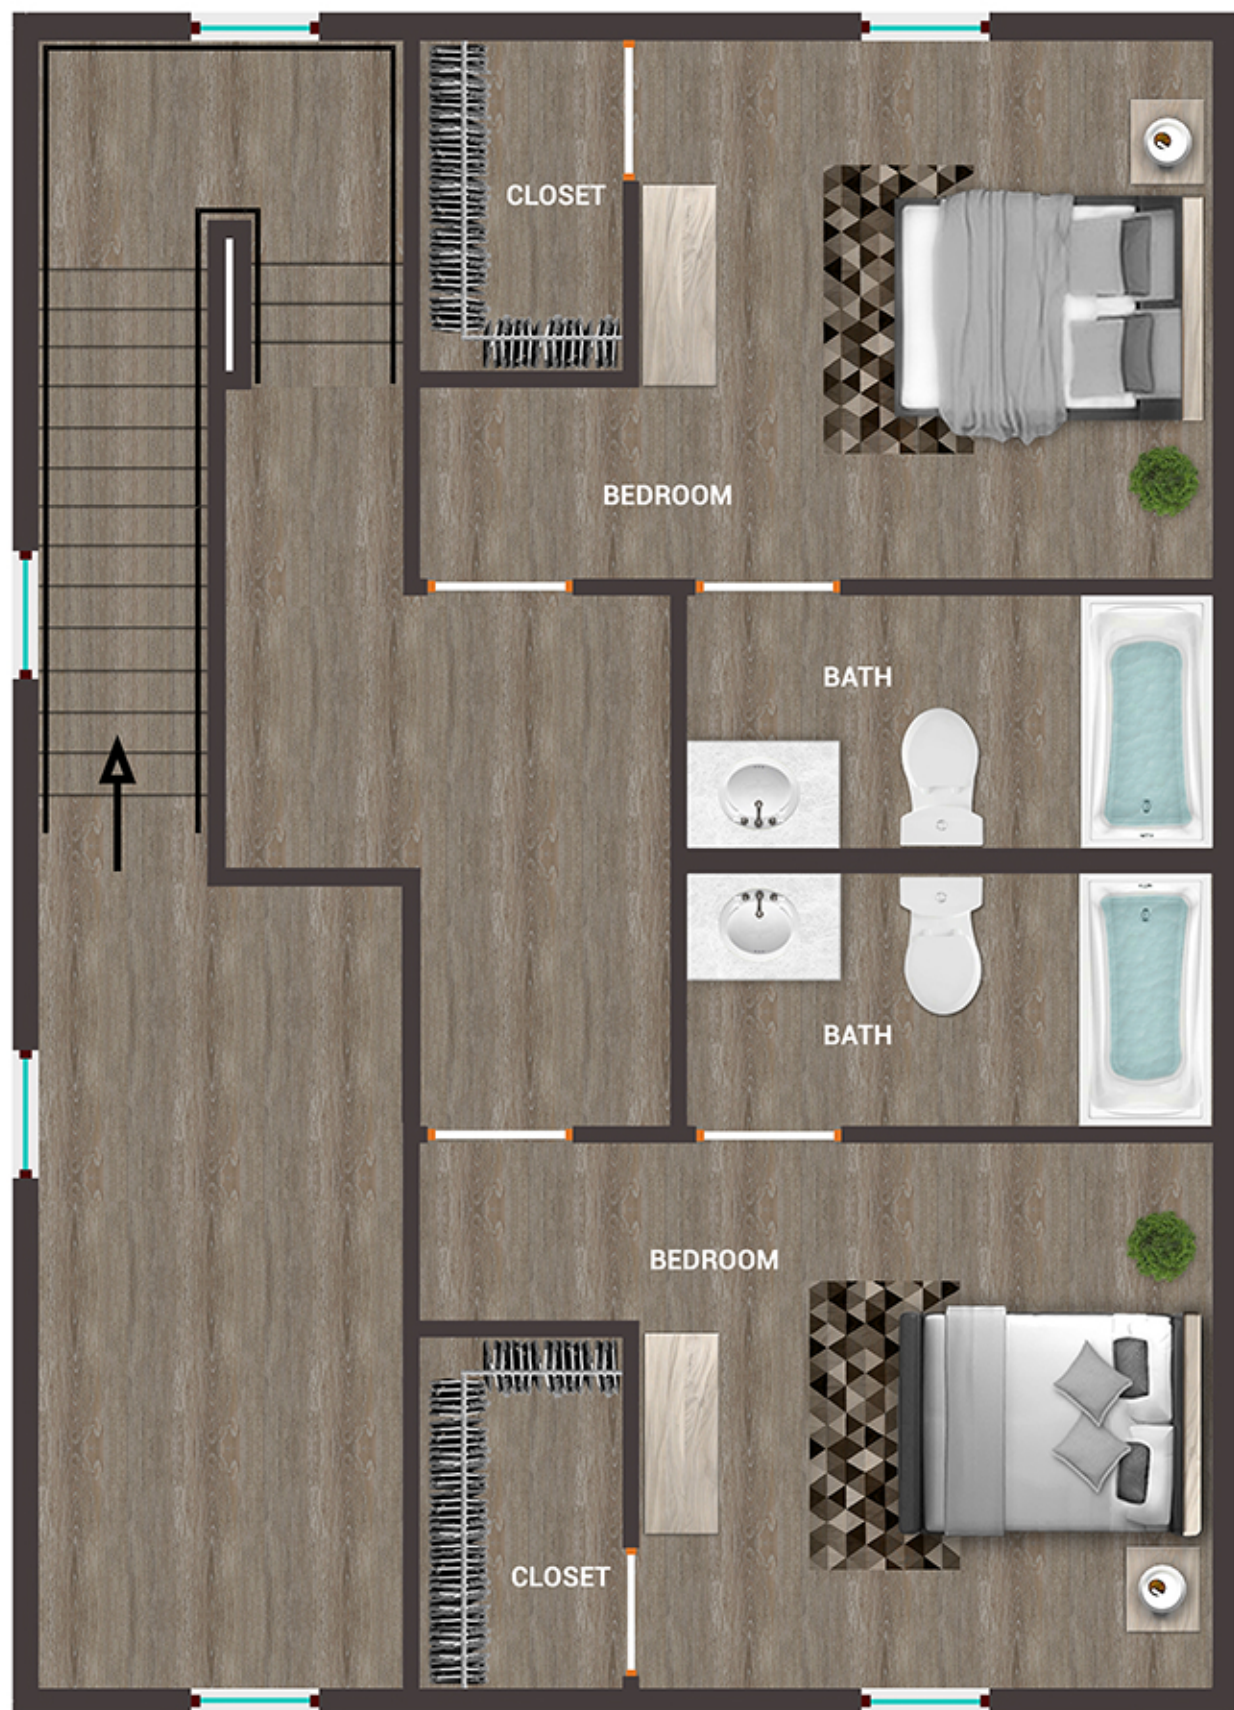

# CAMPION

**C2** (BROWNSTONE) 3RD FLOOR  
THREE BEDROOM | THREE BATHROOM | 1200 SQFT.